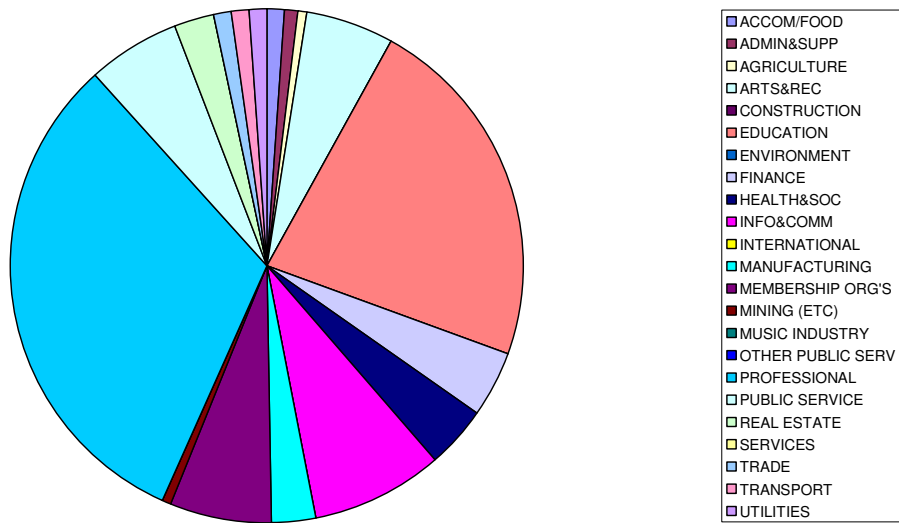

RSA Fellowship

Industry Profile