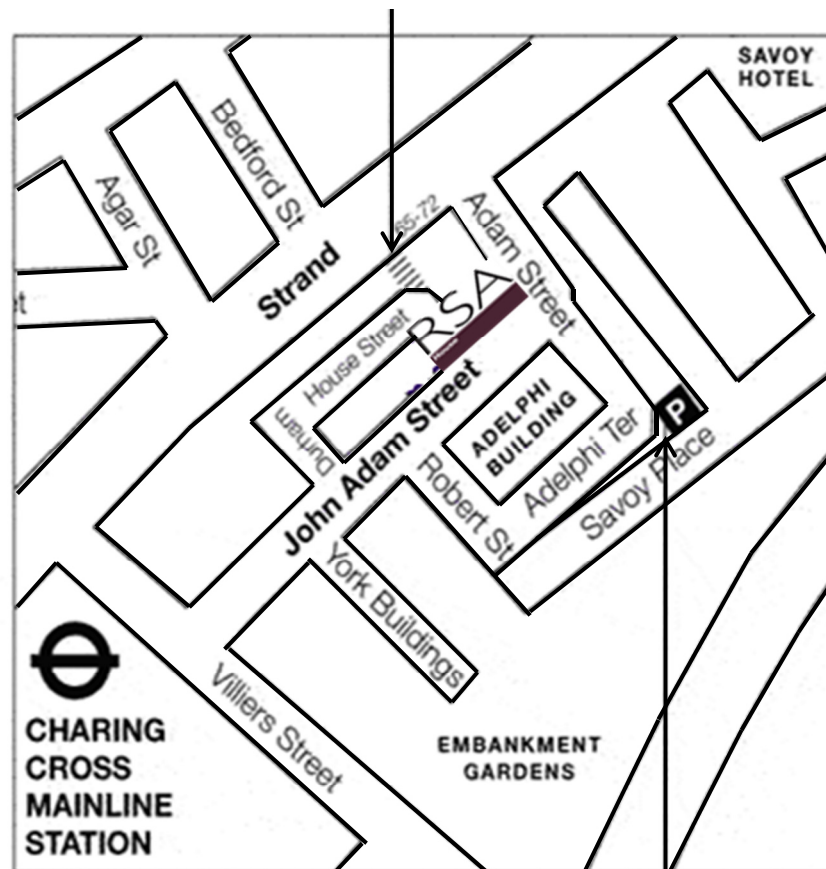

How to find us

RSA House

Durham House Street, off the Strand, London WC2N 6HG

Strand entrance off Durham House Street via stairs

Adelphi Parking via tunnel in lower Robert Street off York Buildings

Nearest London Underground Station

Charing Cross Station

- Northern Line
- Bakerloo Line

Embankment Station

- District & Circle Lines
- Northern Line
- Bakerloo Line
- District & Circle Lines

Covent Garden Station

- Piccadilly Line

Leicester Square

- Piccadilly and Northern Lines

The entrance to the RSA is located at the bottom of the steps, situated next to the Topshop store