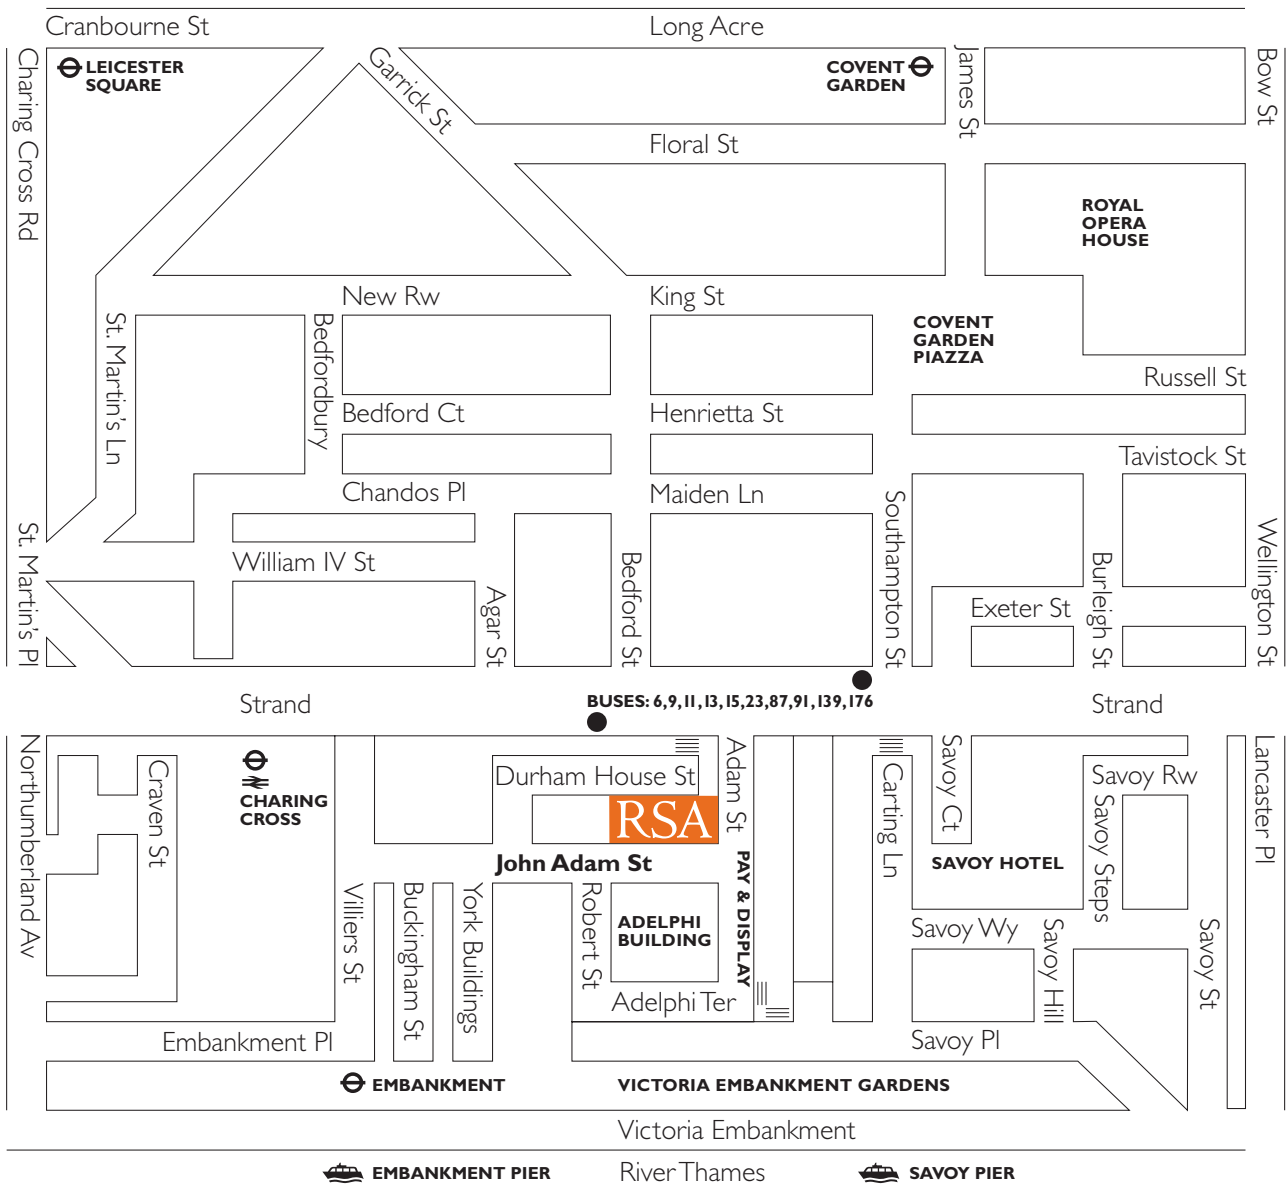

How to find the RSA

8 John Adam Street, London WC2N 6EZ

Telephone 020 7930 5115
www.theRSA.org