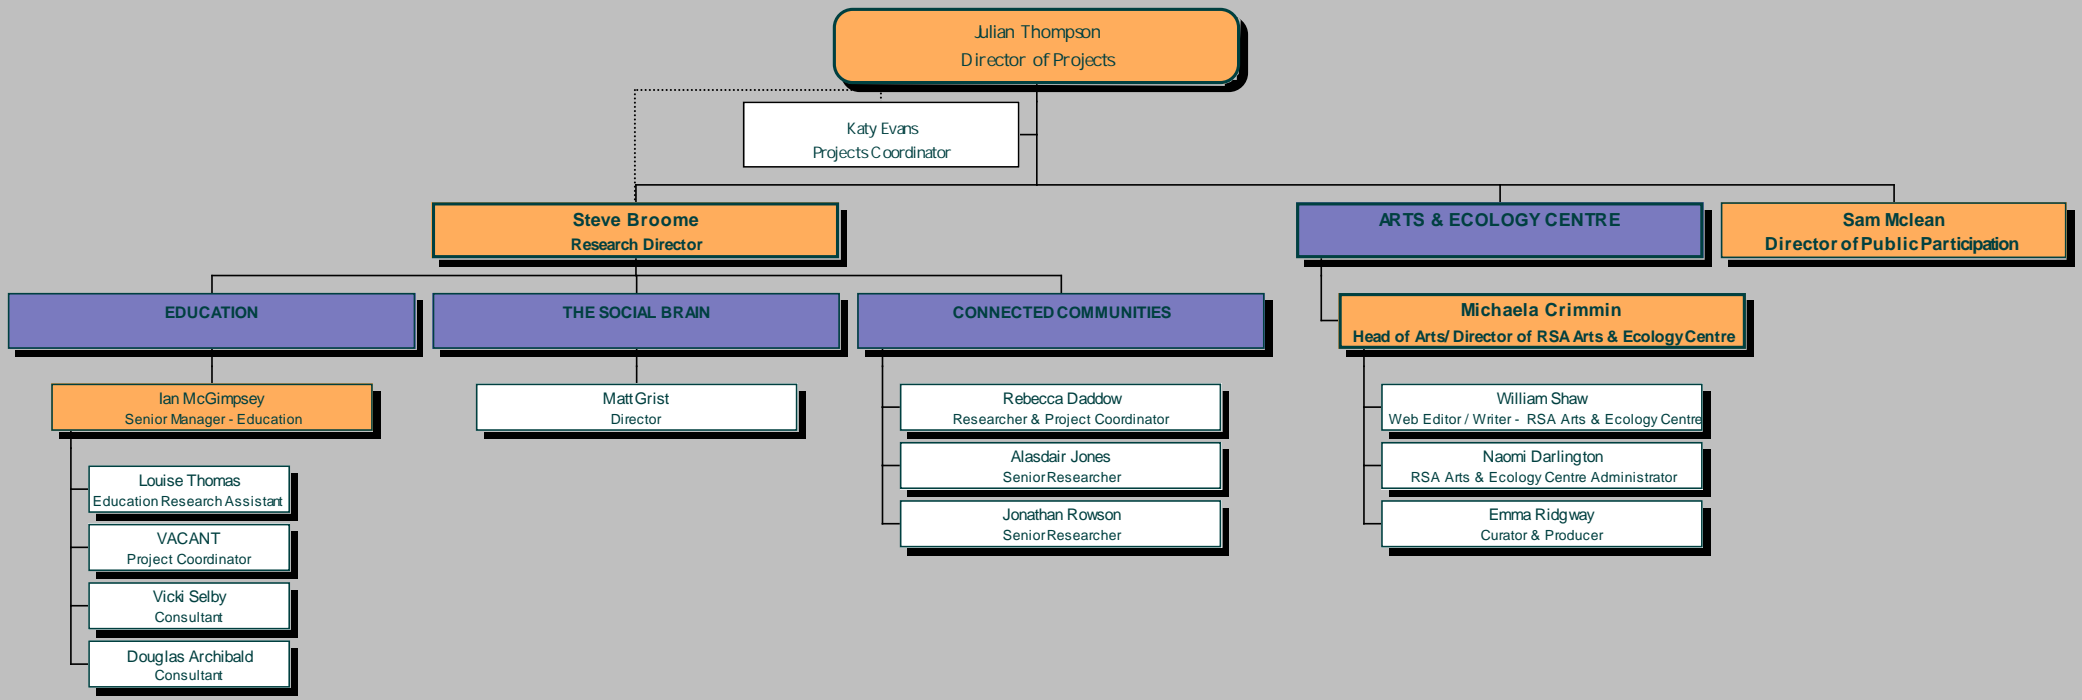

# RSA Organisation Structure September 2009

Nina Bolognesi  
External Affairs Director

Events

Luke Robinson  
Head of Media

Becca Pyne  
External Affairs Officer

Sarah Staar  
Multimedia Manager

Sophie Charles  
Publications Manager p/t

Abigail Stephenson  
Events Development Officer

Susmita Chatto  
Events Administrator PT