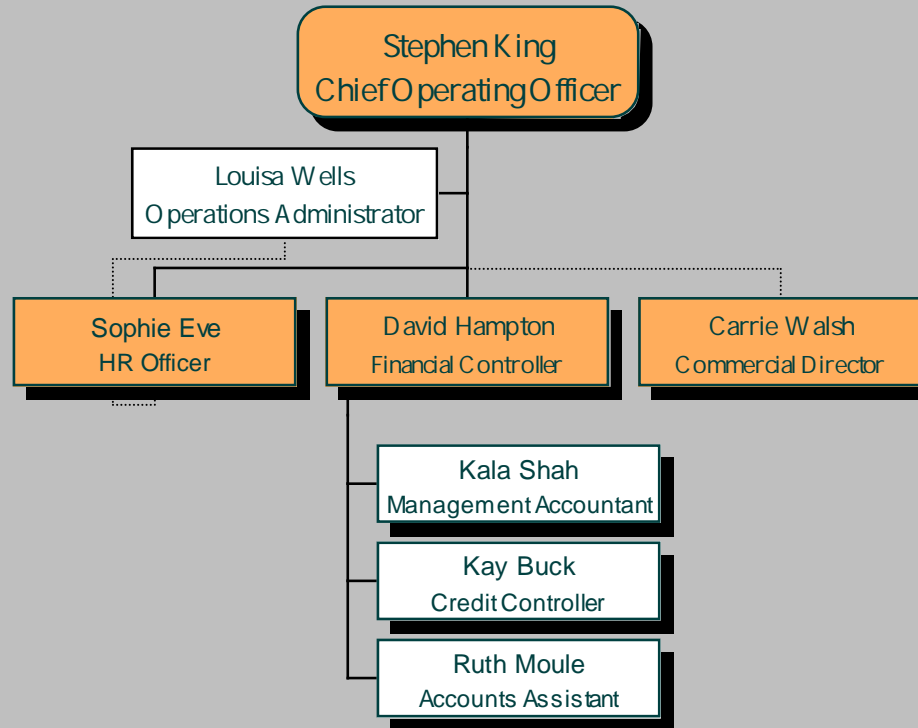

# RSA Organisation Structure September 2009

Nina Bolognesi  
External Affairs Director

Events

Luke Robinson  
Head of Media

Becca Pyne  
External Affairs Officer

Sarah Staar  
Multimedia Manager

Sophie Charles  
Publications Manager p/t