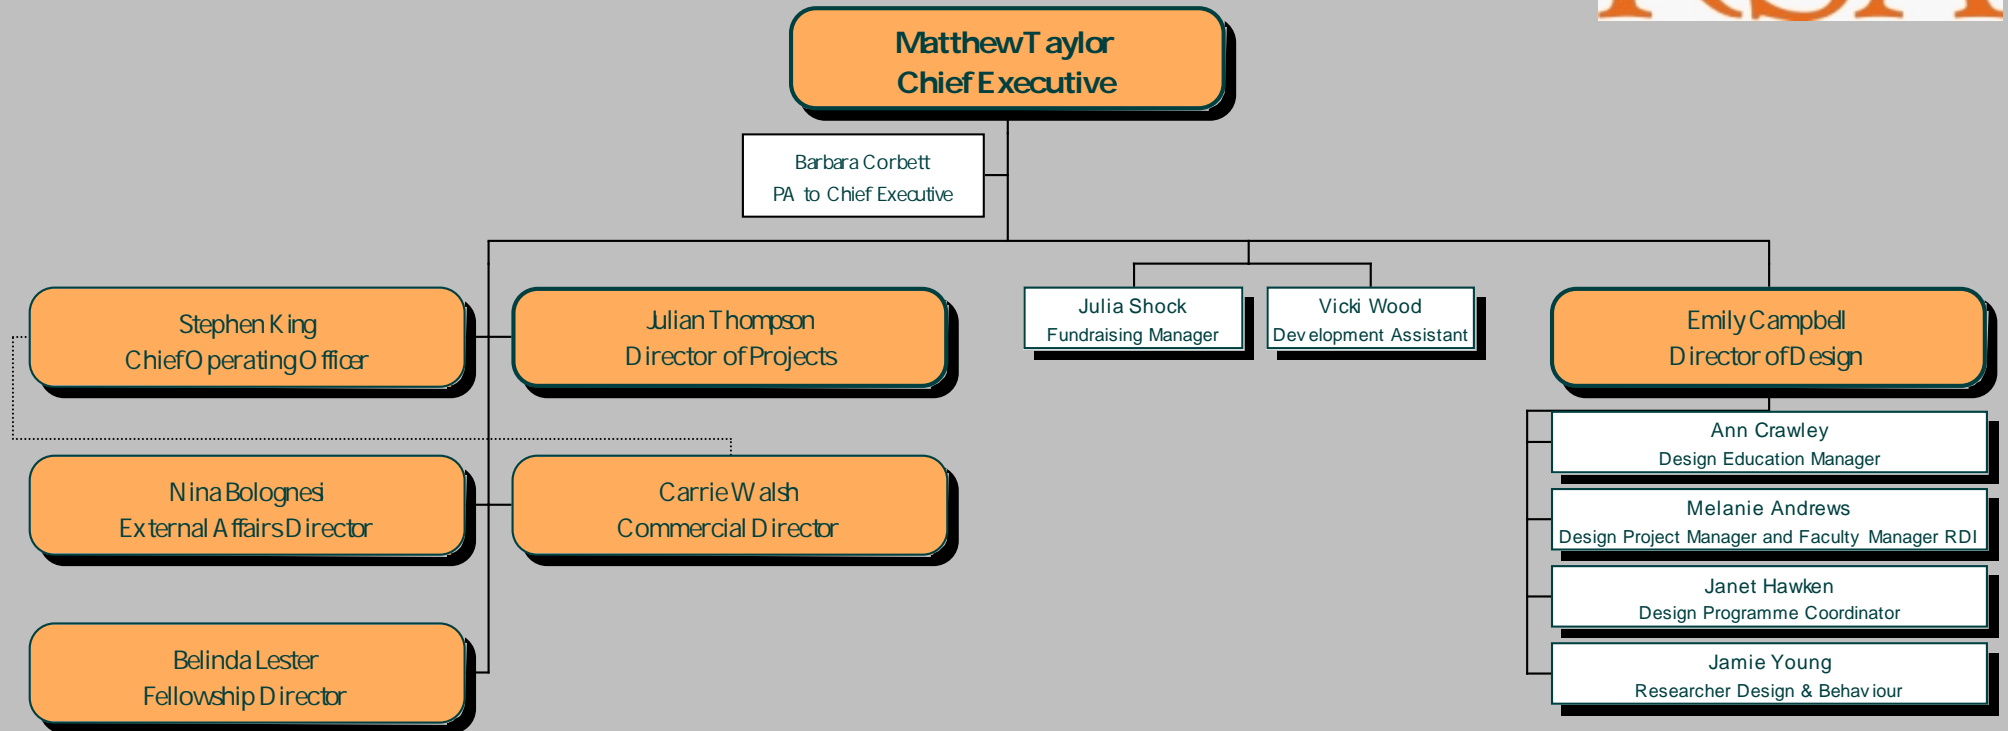

# RSA Organisation Structure September 2009

Nina Bolognesi  
External Affairs Director

Events

Luke Robinson  
Head of Media

Becca Pyne  
External Affairs Officer

Sarah Staar  
Multimedia Manager

Sophie Charles  
Publications Manager p/t